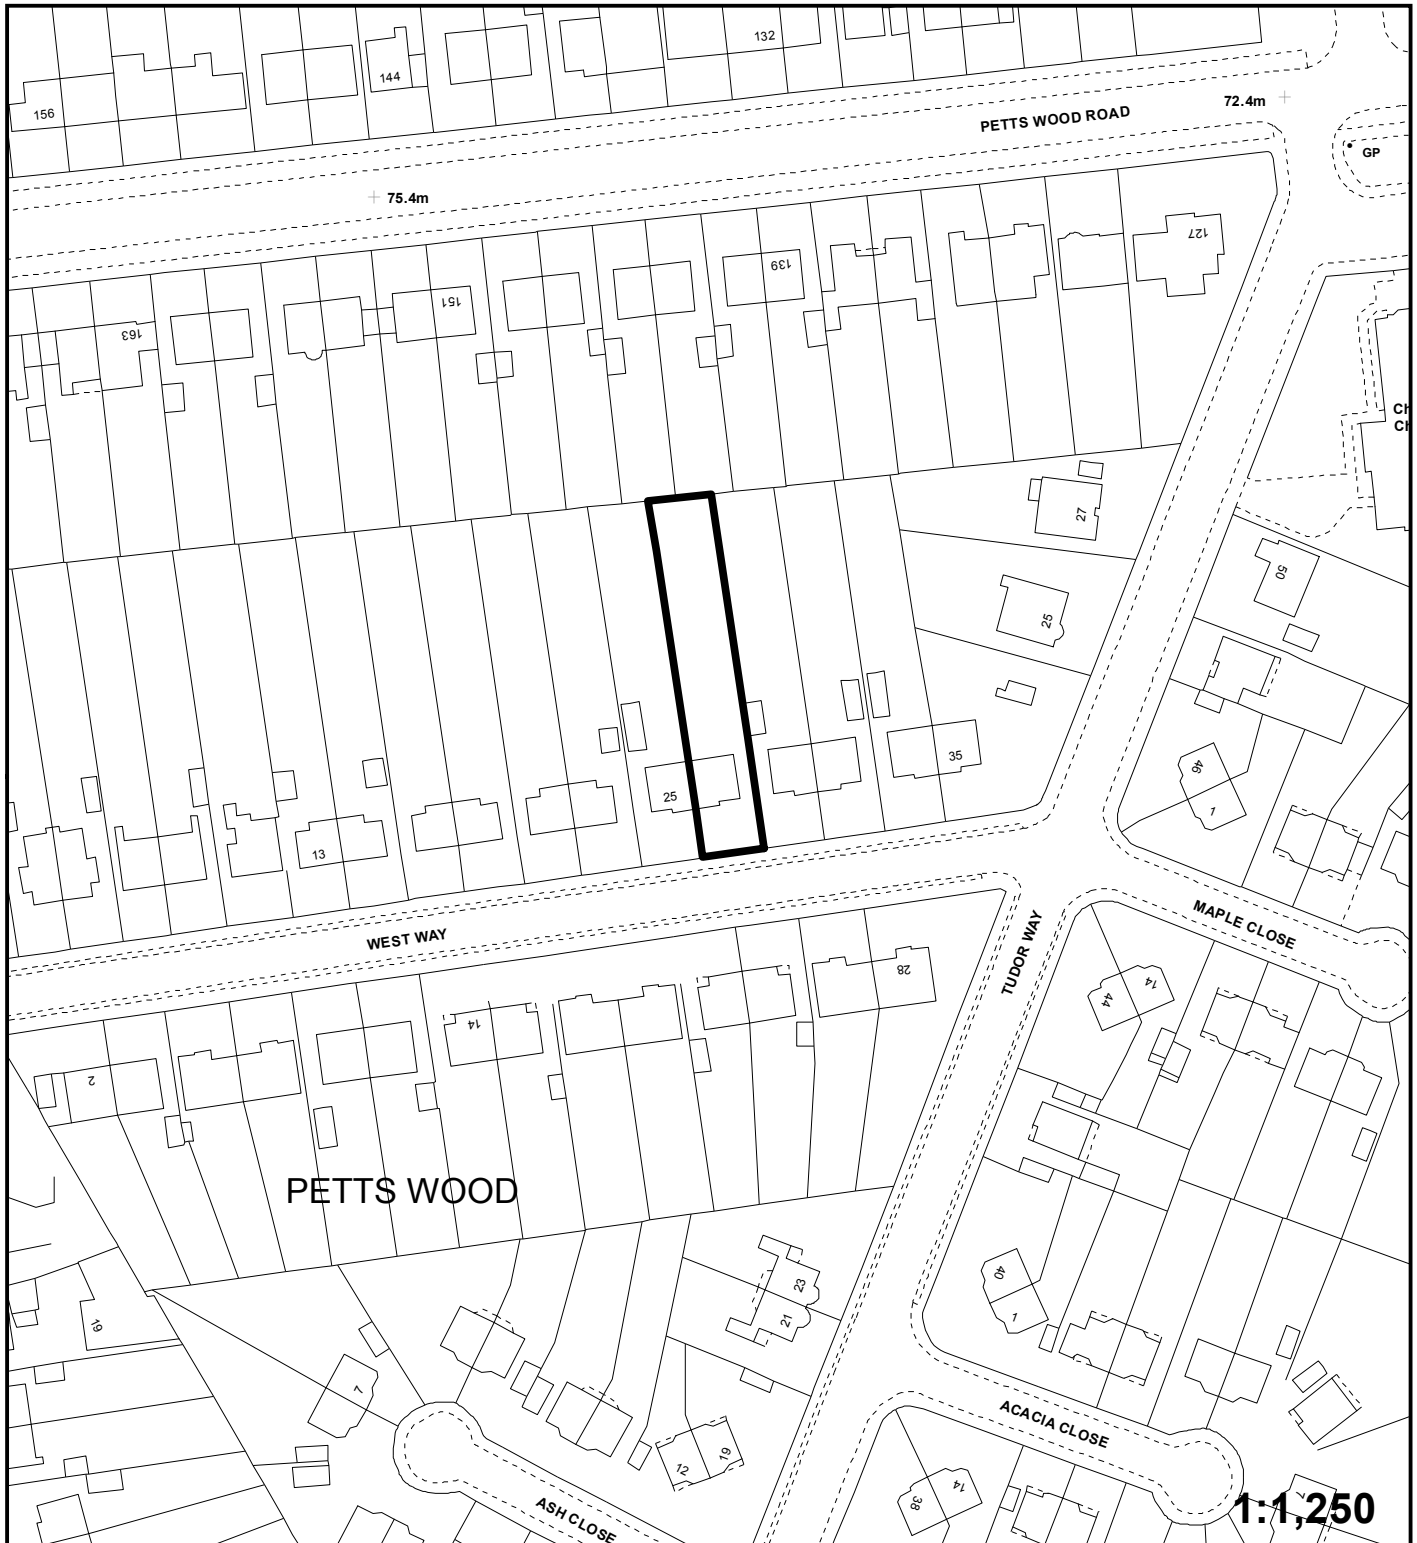

**Application:** 14/00698/FULL6

**Address:** 27 West Way, Petts Wood, Orpington, BR5 1LN.

**Proposal:** Single Storey side extension incorporating a garage to the front of the property.

"This plan is provided to identify the location of the site and should not be used to identify the extent of the application site"  
© Crown copyright and database rights 2014. Ordnance Survey 100017661.